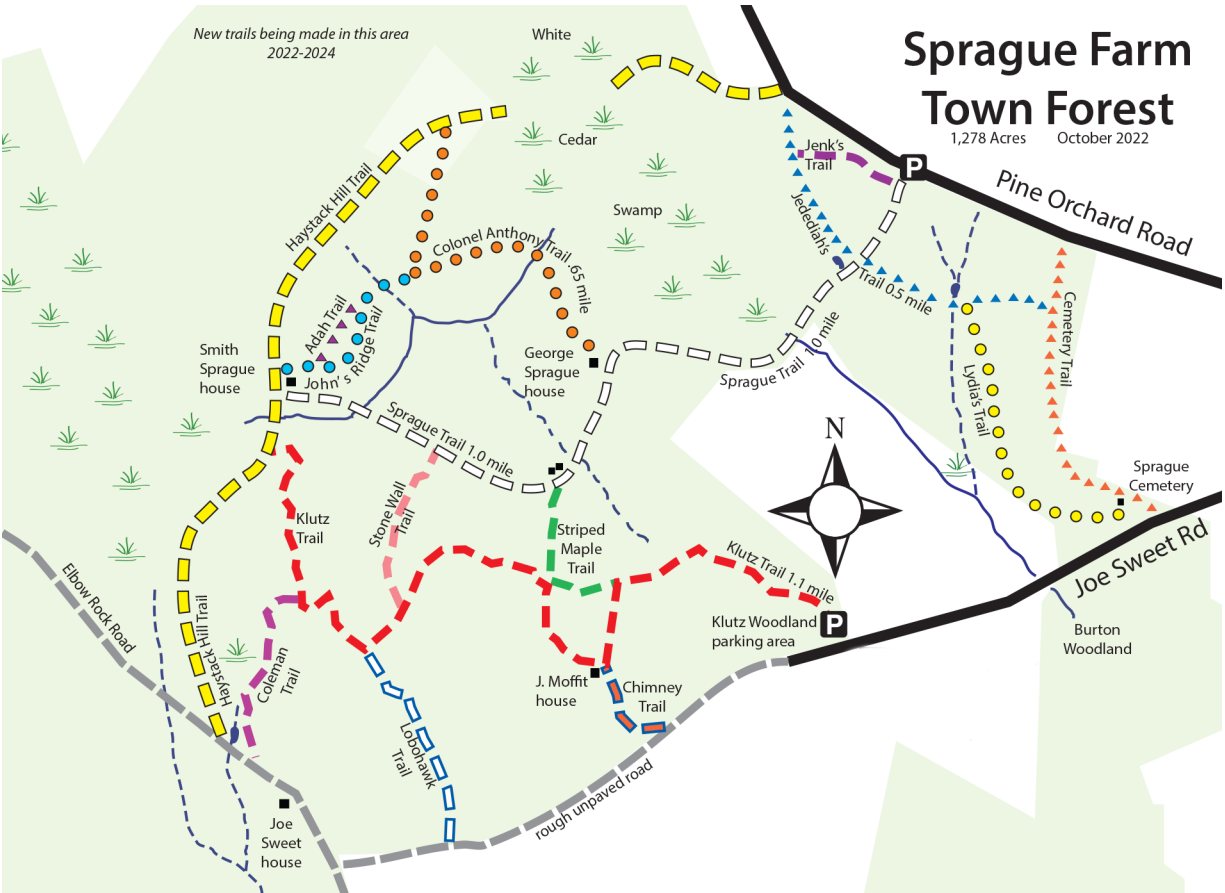

New trails being made in this area  
2022-2024

# Sprague Farm Town Forest

1,278 Acres    October 2022

Pine Orchard Road

Jenk's Trail

Jedediah's Trail

Trail 0.5 mile

Sprague Trail 1.0 mile

Sprague Trail 1.0 mile